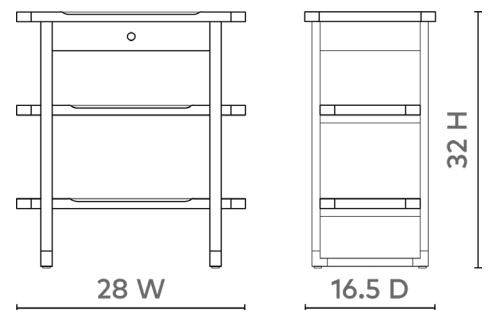

VILLA & HOUSE
www.VandH.com