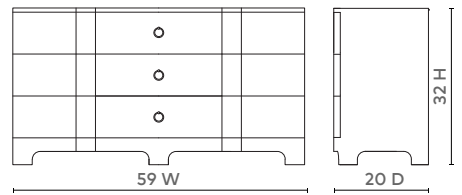

BARDOT EXTRA LARGE 9-DRAWER - NATURAL

BDT-250-64

- 59w x 20d x 32h
- Lacquered Grasscloth
- Polished Nickle Finish Ring Pull
- Stained Drawer Interiors
- Soft Closing Glides

NATURAL

WHITE

NAVY
BLUE