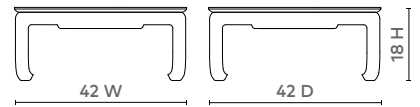

BETHANY LARGE SQUARE COFFEE TABLE, WHITE

BTH-3IO-539

- 42w x 42d x 18h
- Lacquered Heavy Linen
- Chow Feet

WHITE

NATURAL

BUNGALOW
201.405.1800 | BUNGALOW5.COM