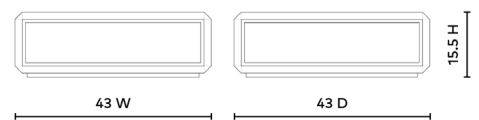

EDEN SQUARE COFFEE TABLE, WASHED OAK

EDN-310-999

- 43w x 43d x 15.5h
- Washed Oak Veneer
- 4 Clear Tempered Glass Tops

WASHED
OAK