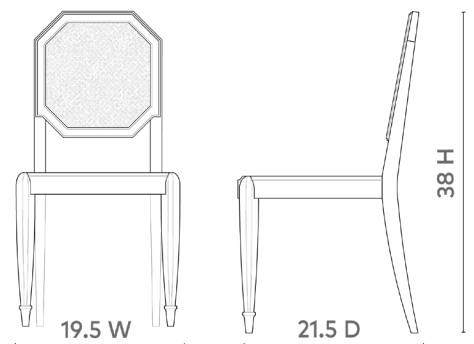

Leila Side Chair, Vanilla

LEL-550-09

19.5w x 21.5d x 38h

Pigmented Lacquered Wood and Veneers

Bleached Octagonal Cane

SCANITFORMOREDETAILS

VILLA & HOUSE
www.VandH.com