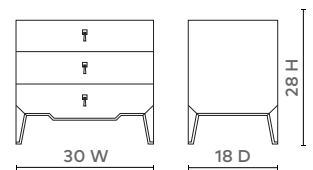

MADELINE 3-DRAWER SIDE TABLE - PLATINUM

MAD-130-6309

- 30w x 18d x 28h
- Lacquered Silky Grasscloth
- Champagne Finish
- Veneer Drawer Interior with Soft Closing Guides
- Recessed Feet

PLATINUM

NAVY  
BLUE