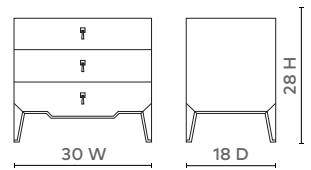

MADLINE 3-DRAWER SIDE TABLE - NAVY BLUE

MAD-130-6318

- 30w x 18d x 28h
- Lacquered Silky Grasscloth
- Champagne Finish
- Veneer Drawer Interior with Soft Closing Guides
- Recessed Feet

NAVY
BLUE

PLATINUM