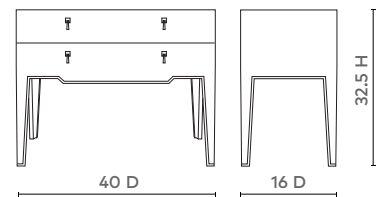

MADLINE CONSOLE, NAVY BLUE

MAD-400-6318

- 40w x 16d x 32.5h
- Lacquered Silky Grasscloth
- Champagne Finish
- Veneer Drawer Interior with Soft Closing Guides
- Recessed Feet

NAVY
BLUE

PLATINUM