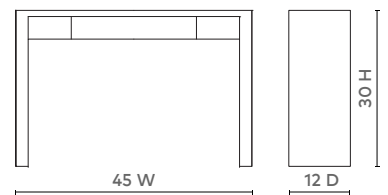

MORGAN CONSOLE TABLE - NATURAL

MOR-400-614

- 45w x 12d x 30h
- Lacquered Papyrus
- Stained Drawer Interior
- Soft Closing Glides

NATURAL

WHITE