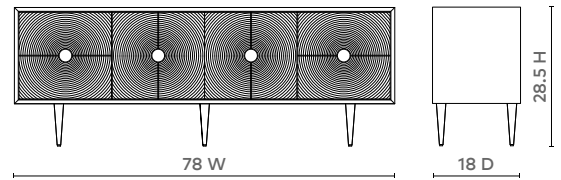

RANDERS 4-DRAWER & 2 DOOR CABINET, ANTIQUE BRASS

RND-450-803

- 78w x 18d x 28.5h
- Antique Brass Cladding And Bronze Finish
- Painted Interior With Micro Suede Bottom
- Full Extension Glides
- Back Features Holes For Cable Access